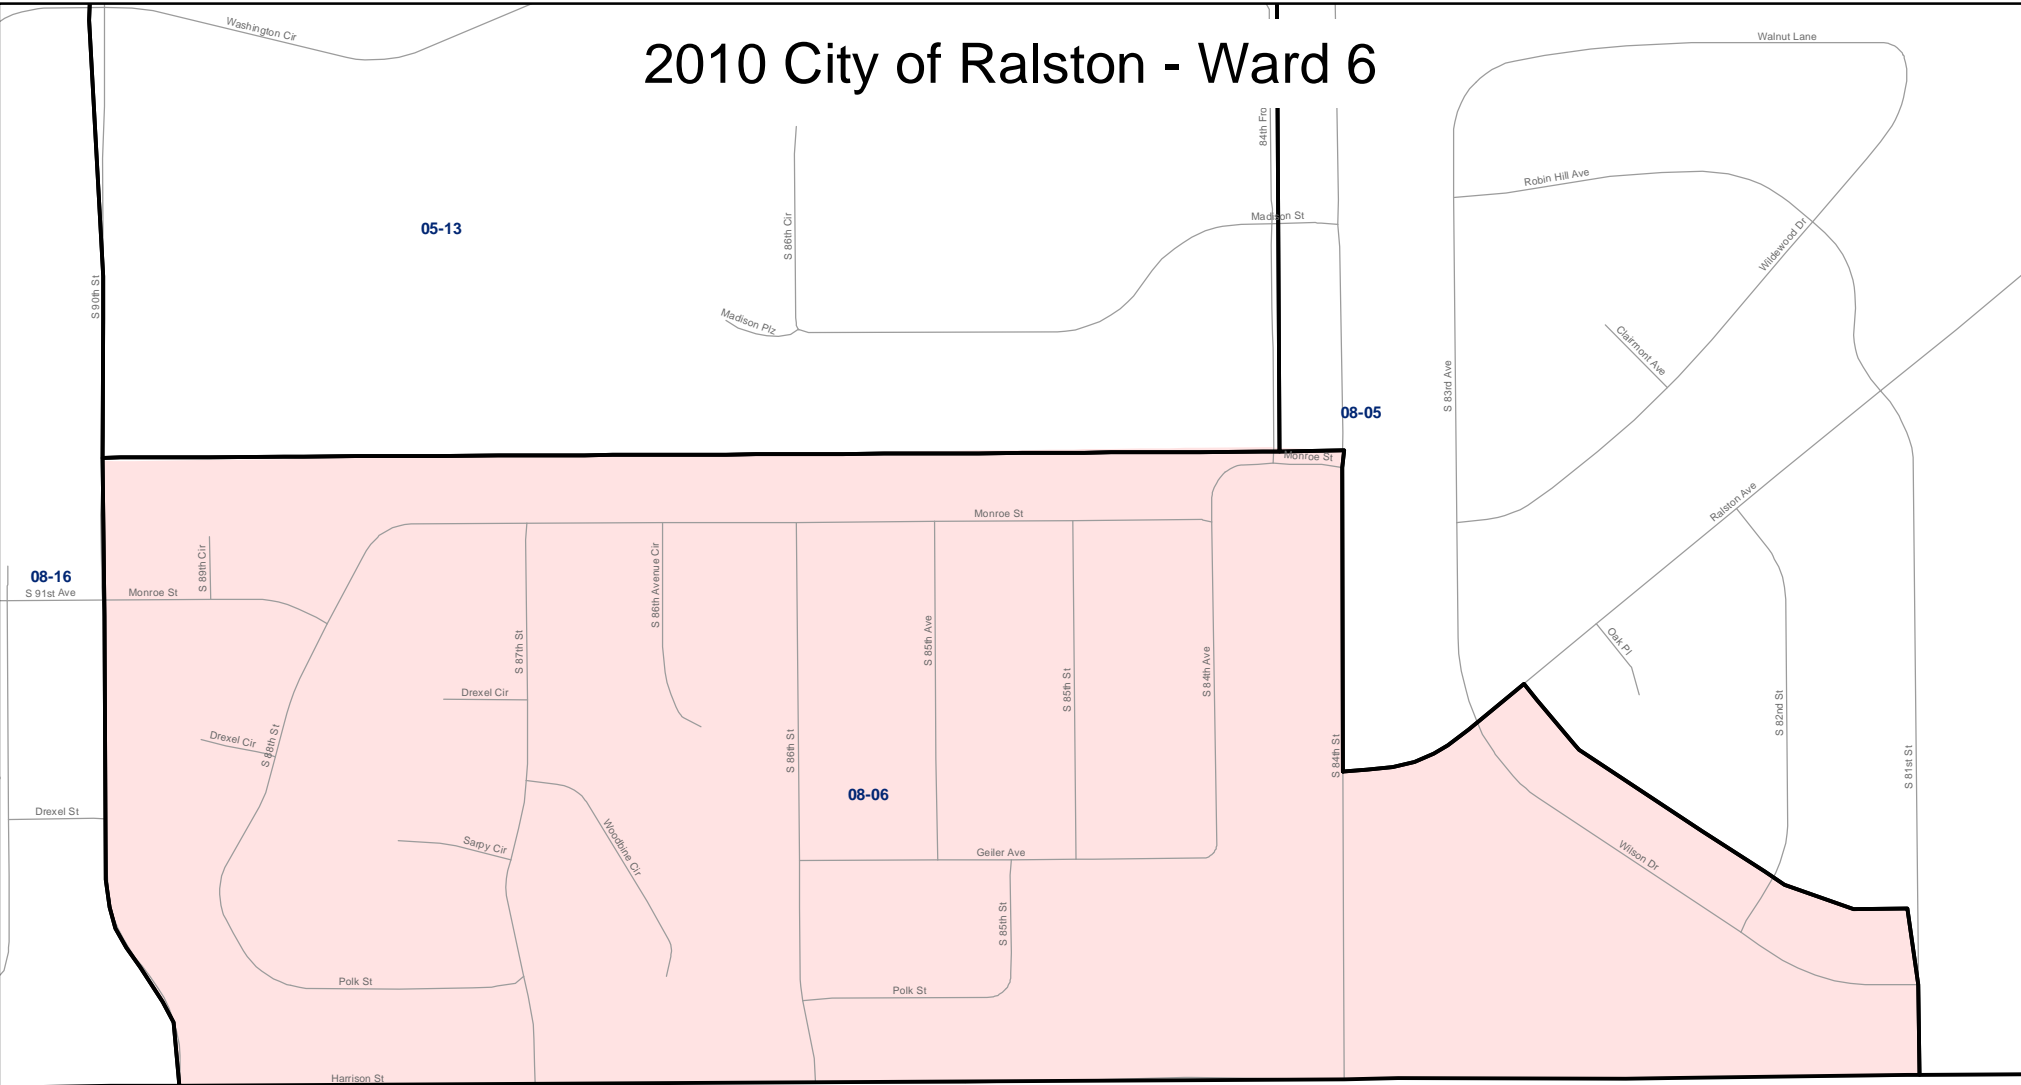

2010 City of Ralston - Ward 6

District Boundary
 Precinct Boundaries
 Roadways

Information and Map
 Provided by the
 Douglas County
 Election Commission
 225 North 115th Street
 Omaha, Nebraska 68154
 (402) 444-VOTE
www.votedouglascounty.com